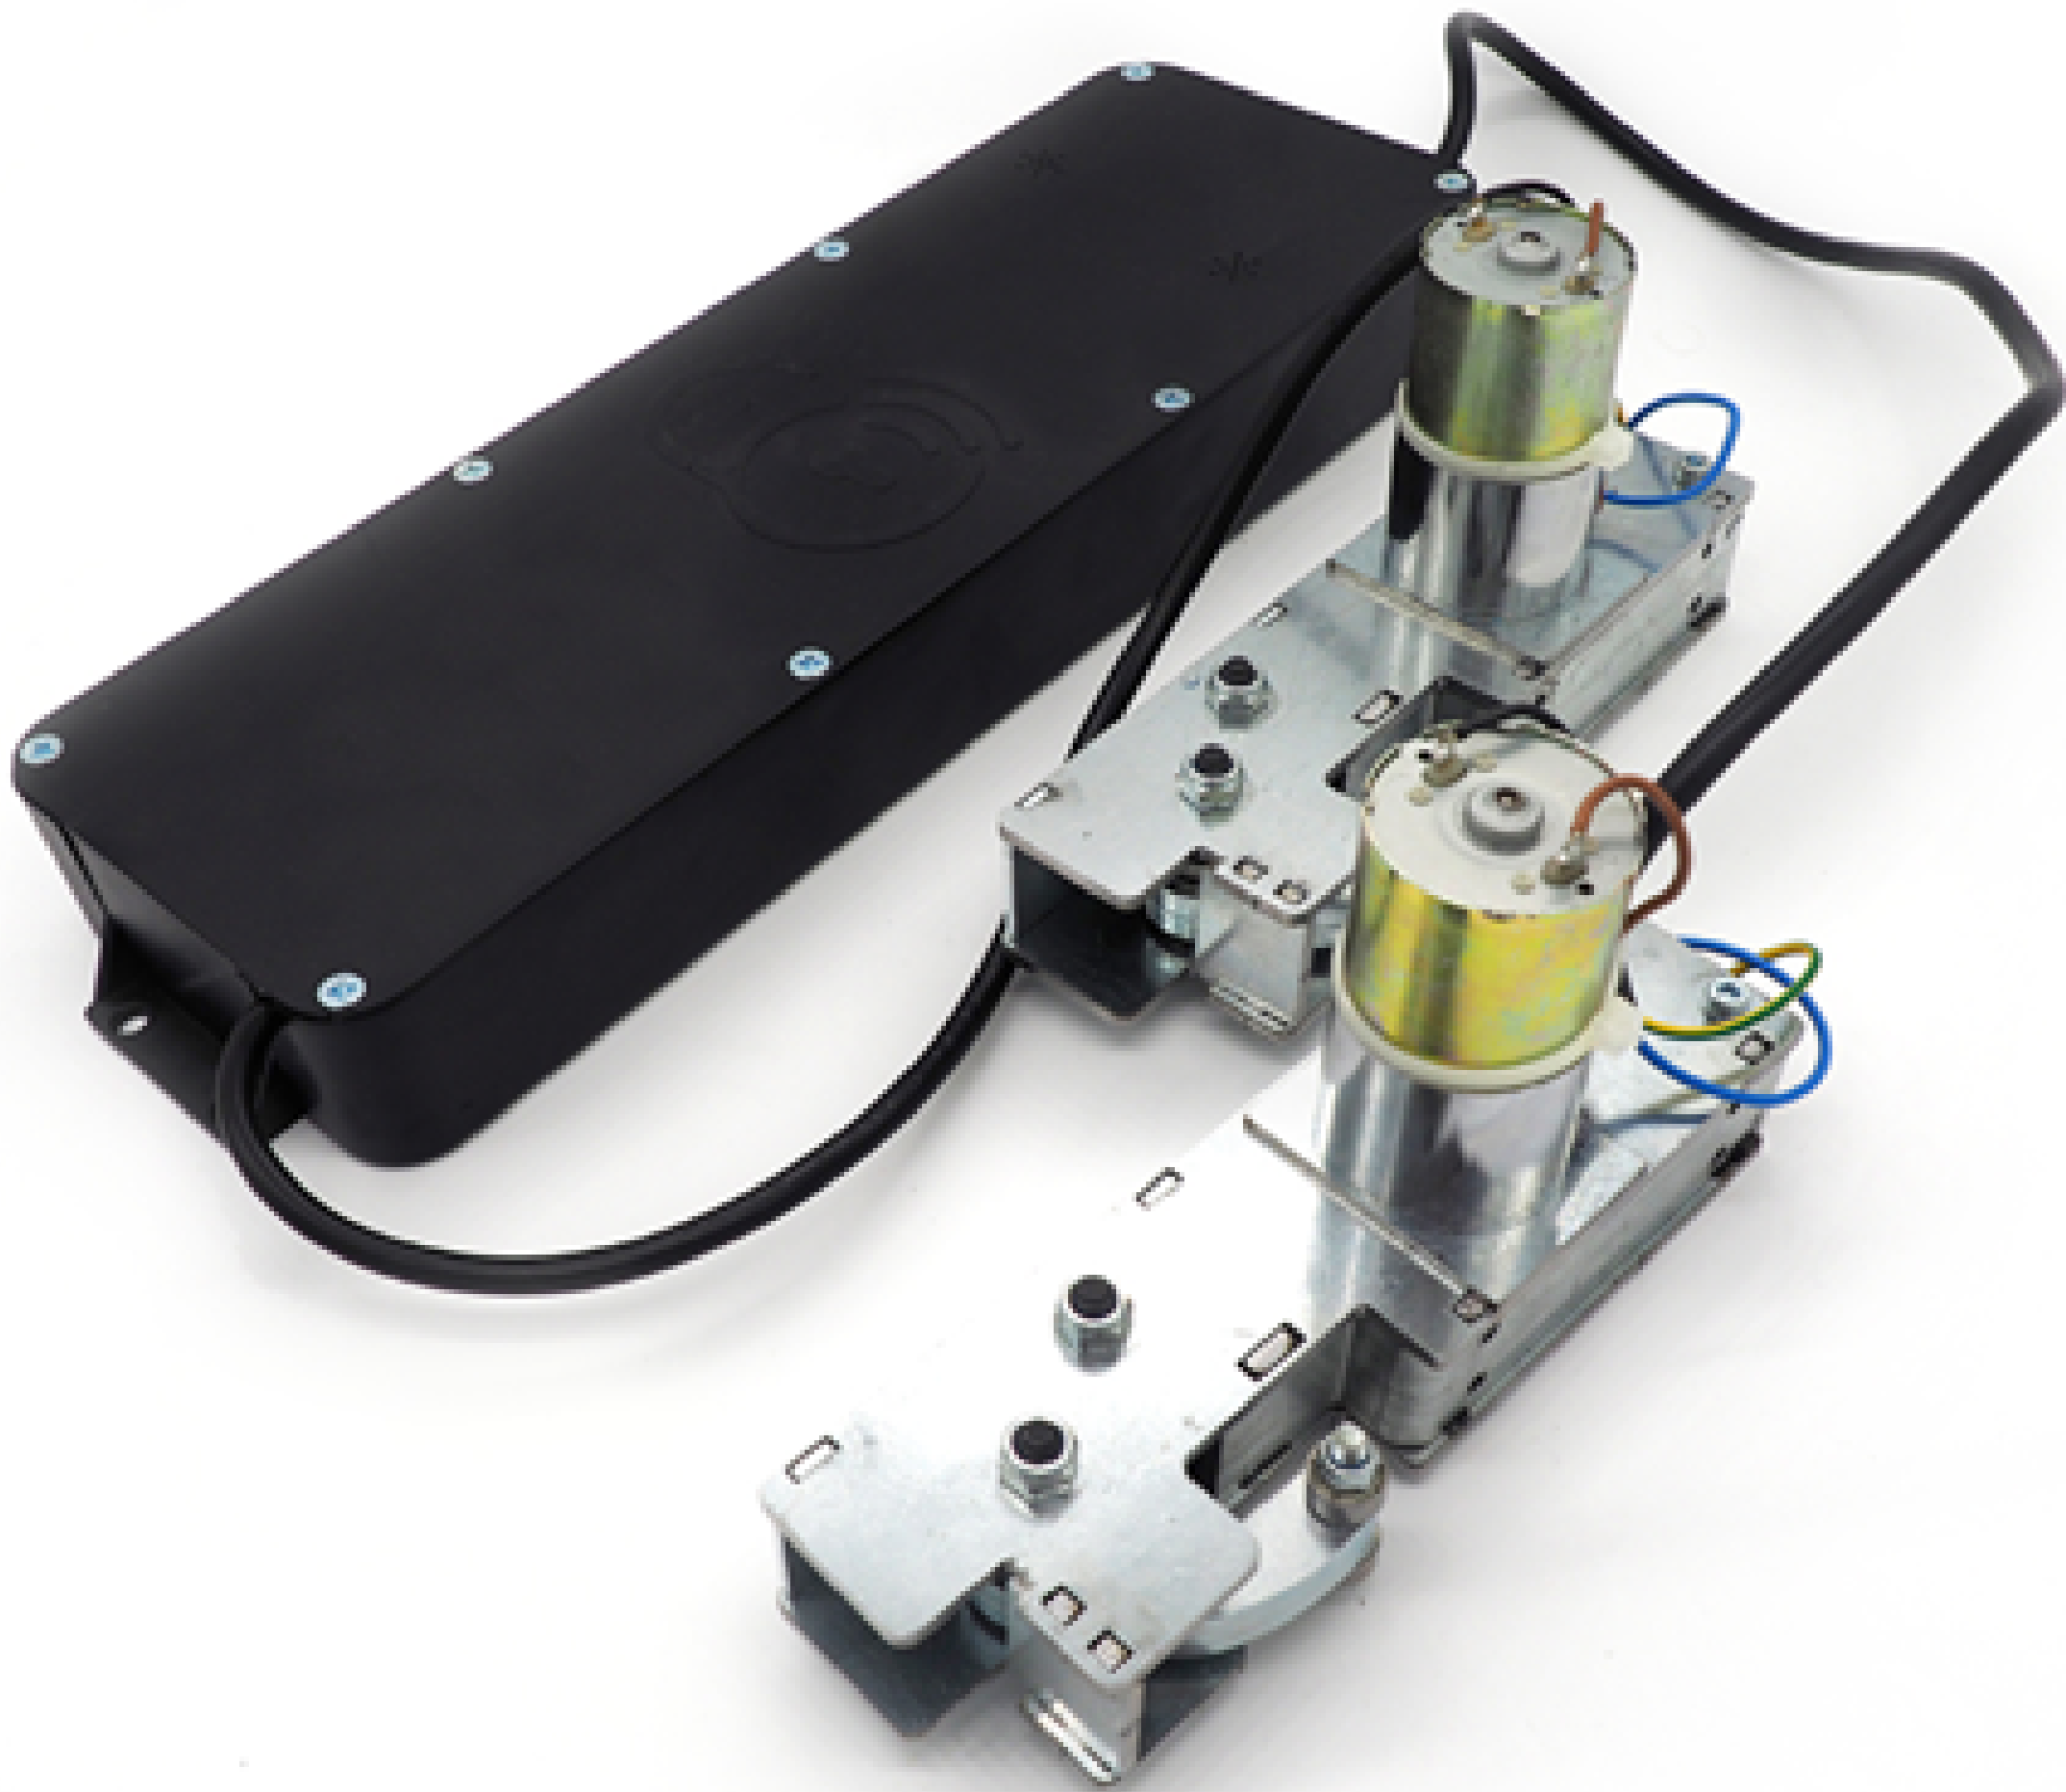

woku
WATCHMAN DOOR

Open your mind, open new doors

woku

LOCK FOR ANTI-SQUATTER DOORS

**WATCHMAN
DOOR**

Open your mind, open new doors

High security motorized lock and remote connection via Bluetooth low energy with long-lasting batteries (Up to 2 years of autonomy).

This lock has been specially designed for the anti-squatter doors of STM Seguridad.

The wOku lock is equipped with:

- ✓ Control from the App
- ✓ High security
- ✓ Door opening, closing, status control and the possibility of remote opening
- ✓ Multiple user
- ✓ Access control
- ✓ Shock and vibration detection sensor
- ✓ Internal anti-intrusion security tamper
- ✓ Talk-listen communication system in case of alarm triggering
- ✓ Battery status indicator